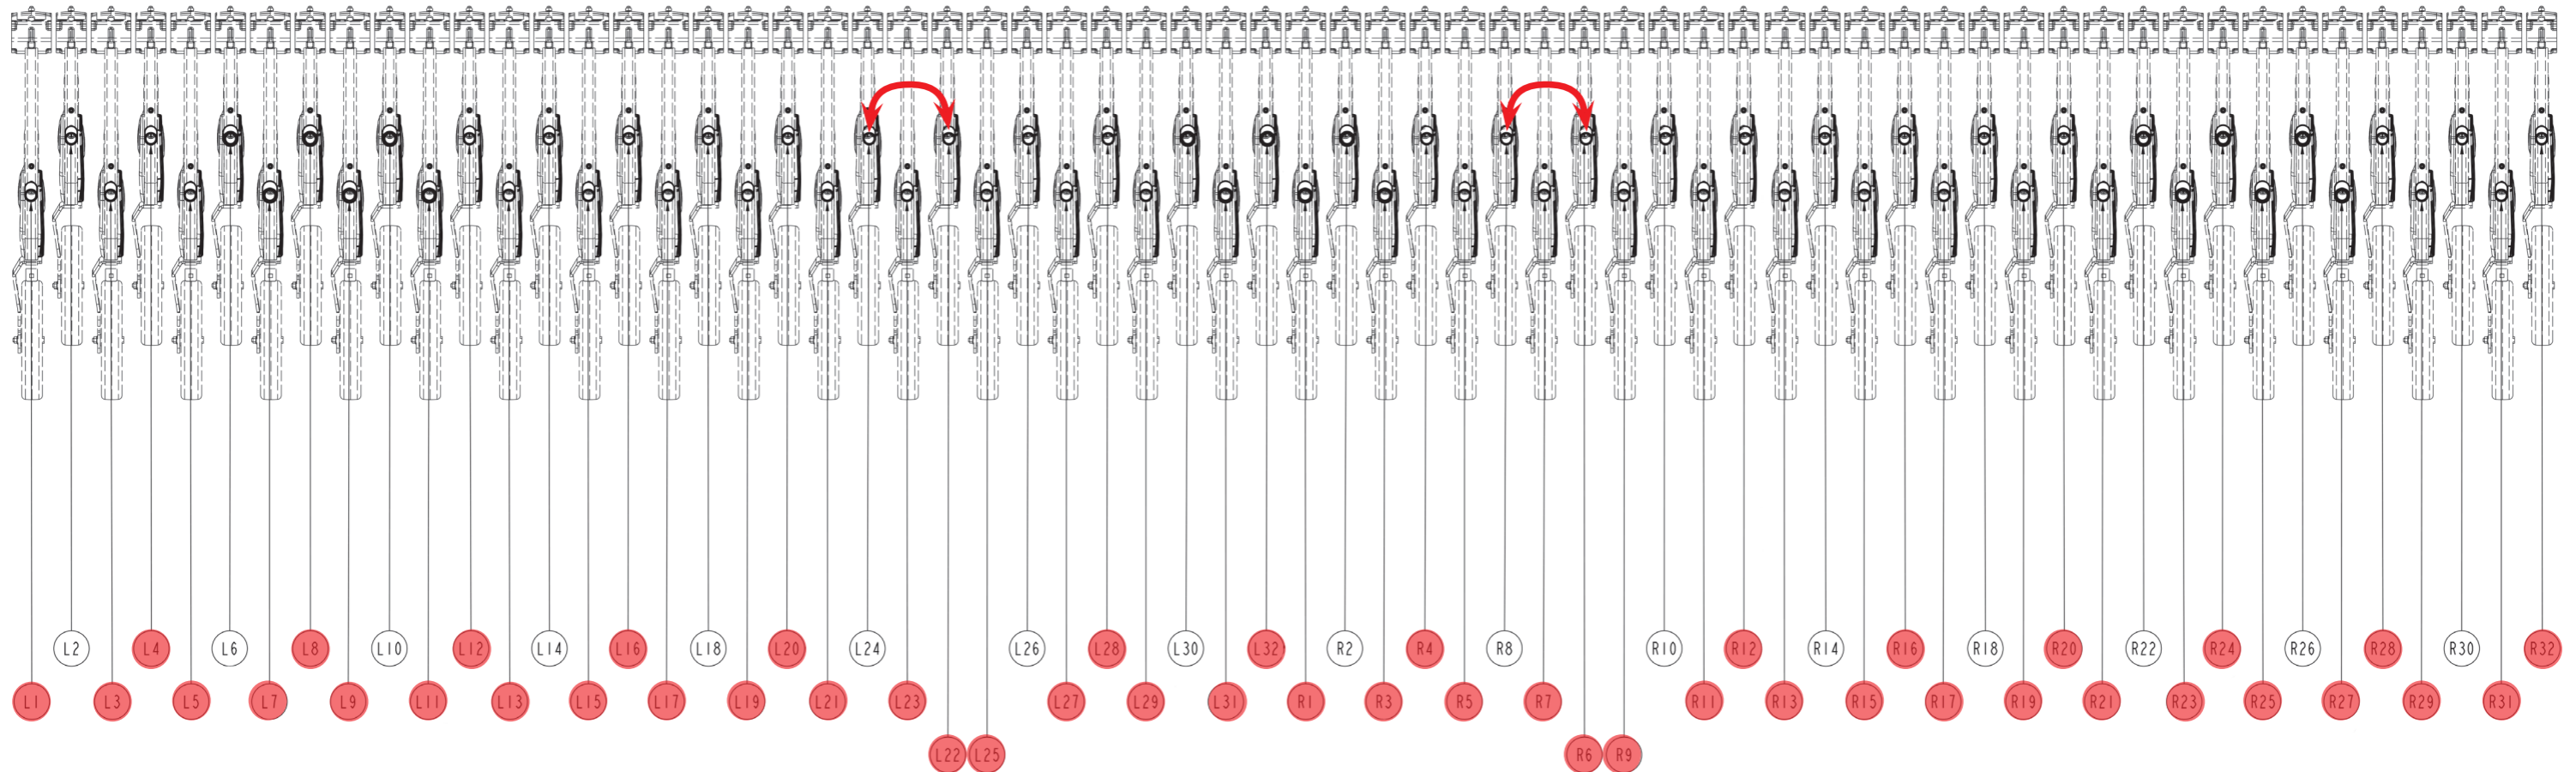

# Spirit 800

Plugs needed for the seed feed syst:

181713 16 (3 row shut off)

Note! Set tramline to disabled!

The machine will be offset because 2 row shut off on right side and 1 row shut off on the left.

Plug set up  
500 mm

 = Change the hoses on the coulters!

**Left marker**

**4,18 m**

**Right marker**

**3,94 m**