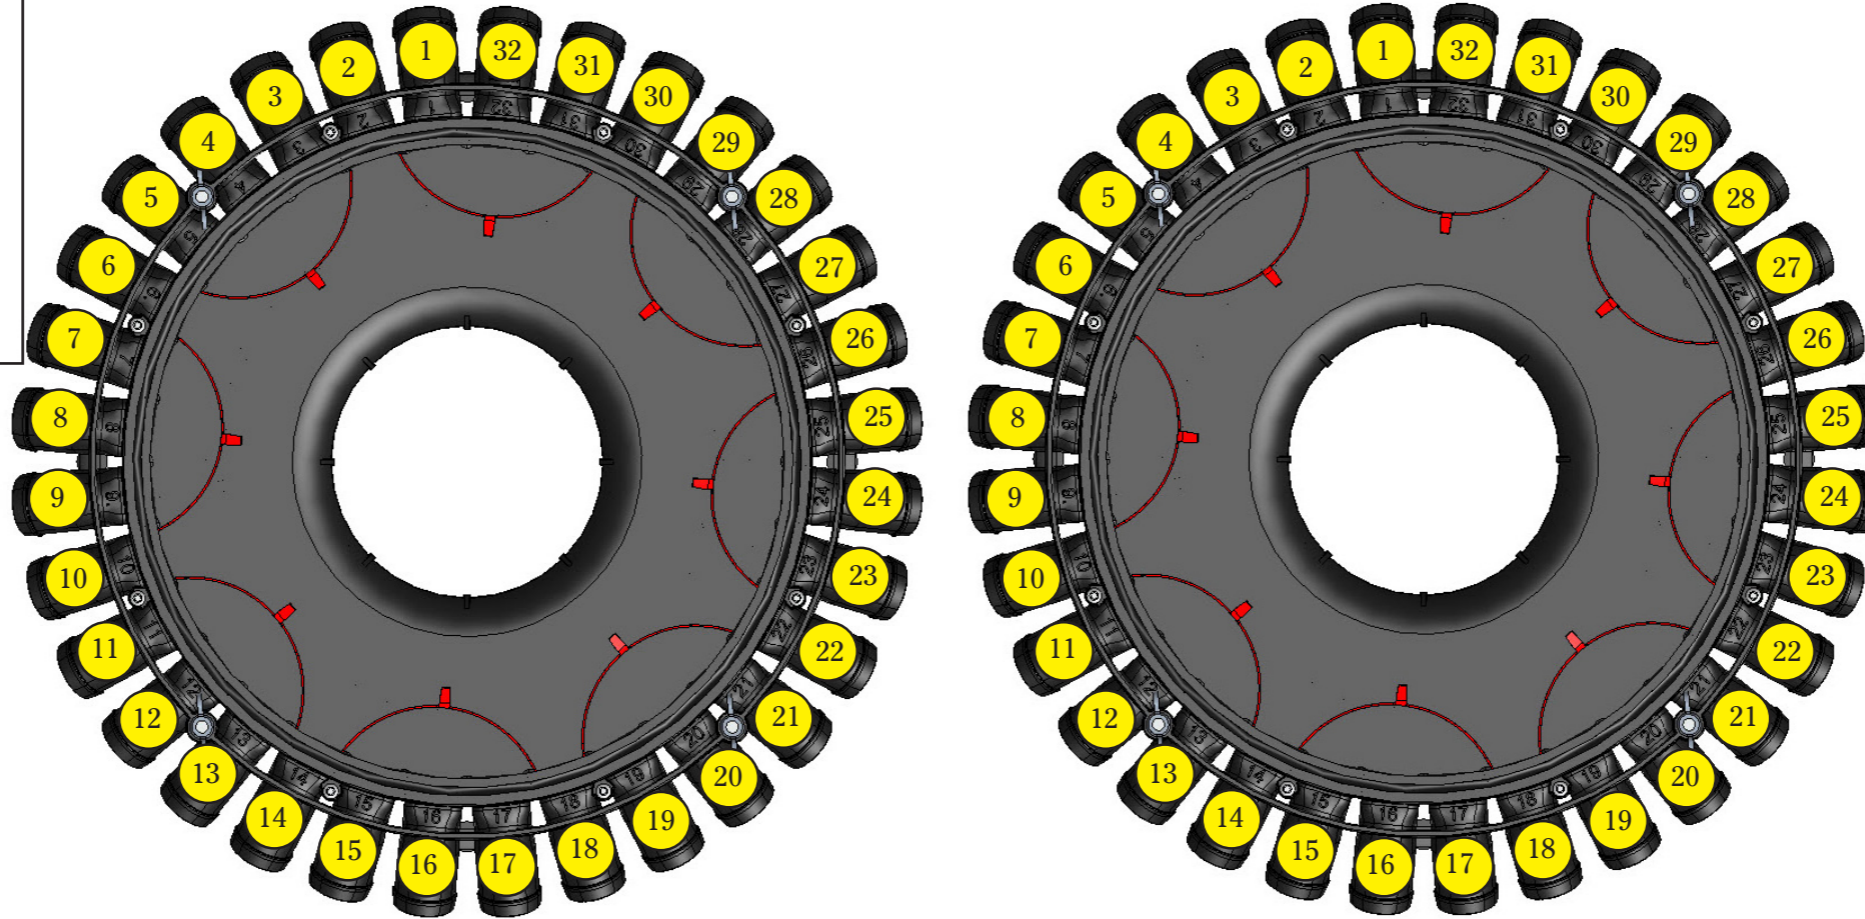

# Spirit 800

Plugs needed for the seed feed syst:

181713 16 (3 row shut off)

Note! Set tramline to disabled!

The machine will be offset because 2 row shut off on right side and 1 row shut off on the left.

Plug set up  
500 mm

 = Change the hoses on the coulters!

**Left marker**

**4,18 m**

**Right marker**

**3,94 m**