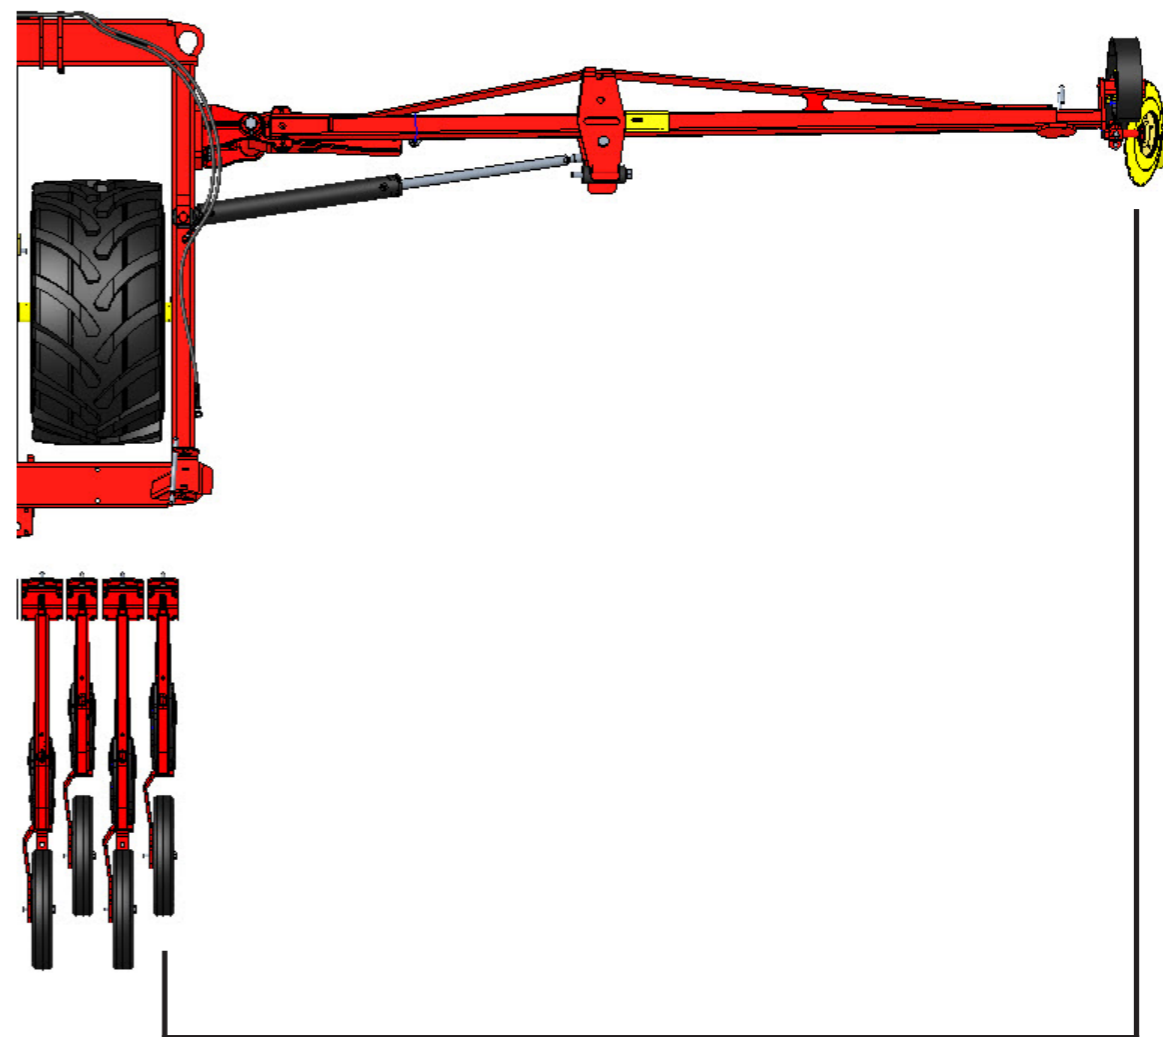

# Spirit 800

Plugs needed for the seed feed syst:

181713 16 (3 row shut off)

Note! Set tramline to disabled!

The machine will be offset because 2 row shut off on right side and 1 row shut off on the left.

Plug set up  
500 mm

 = Change the hoses on the coulters!

**Left marker**

**4,18 m**

**Right marker**

**3,94 m**