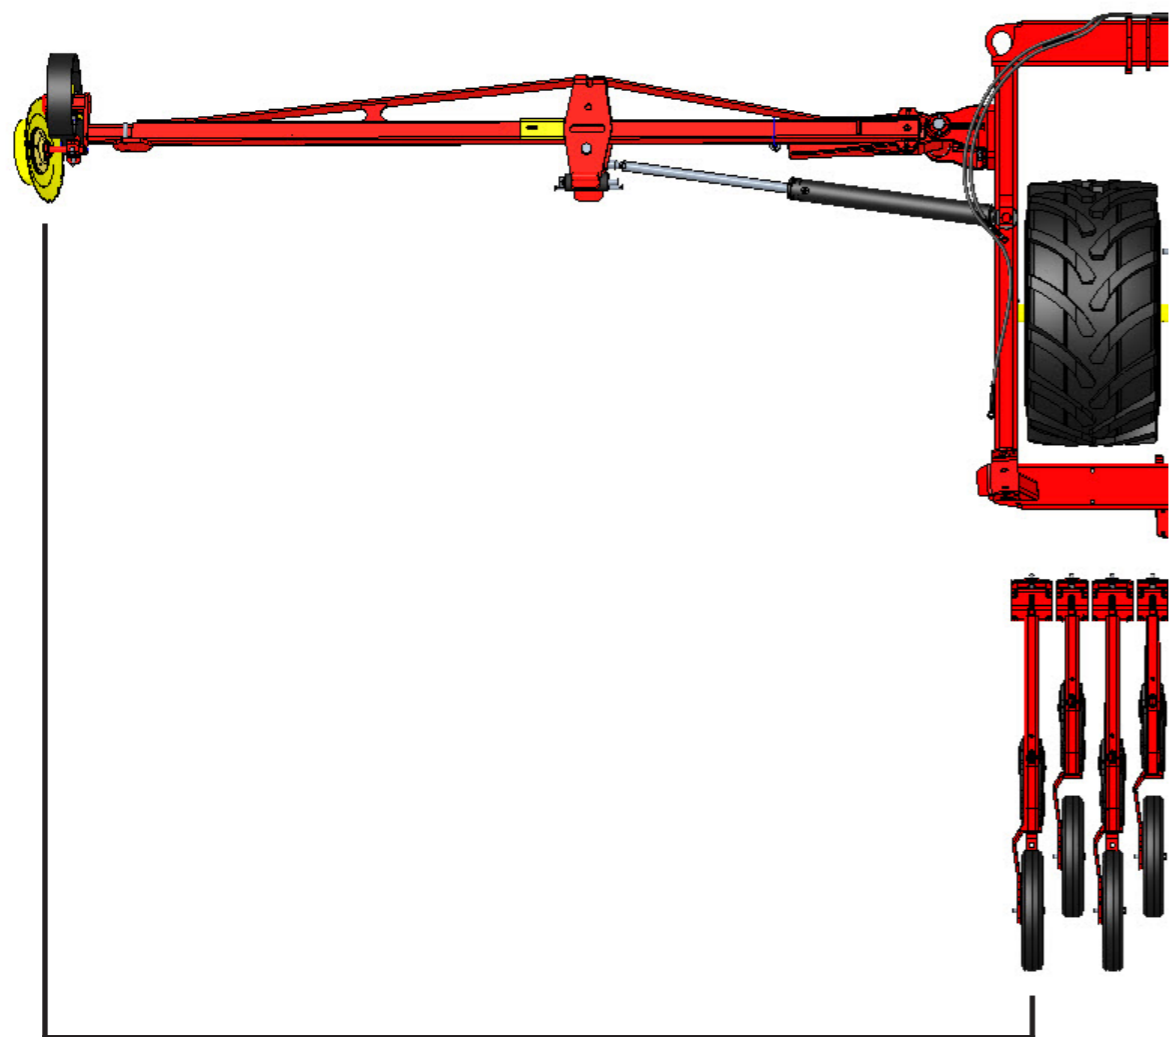

# Spirit 800

Plugs needed for the seed feed syst:

181713 16 (3 row shut off)

Note! Set tramline to disabled!

The machine will be offset because 2 row shut off on right side and 1 row shut off on the left.

Plug set up  
500 mm

 = Change the hoses on the coulters!

**Left marker**

**4,18 m**

**Right marker**

**3,94 m**